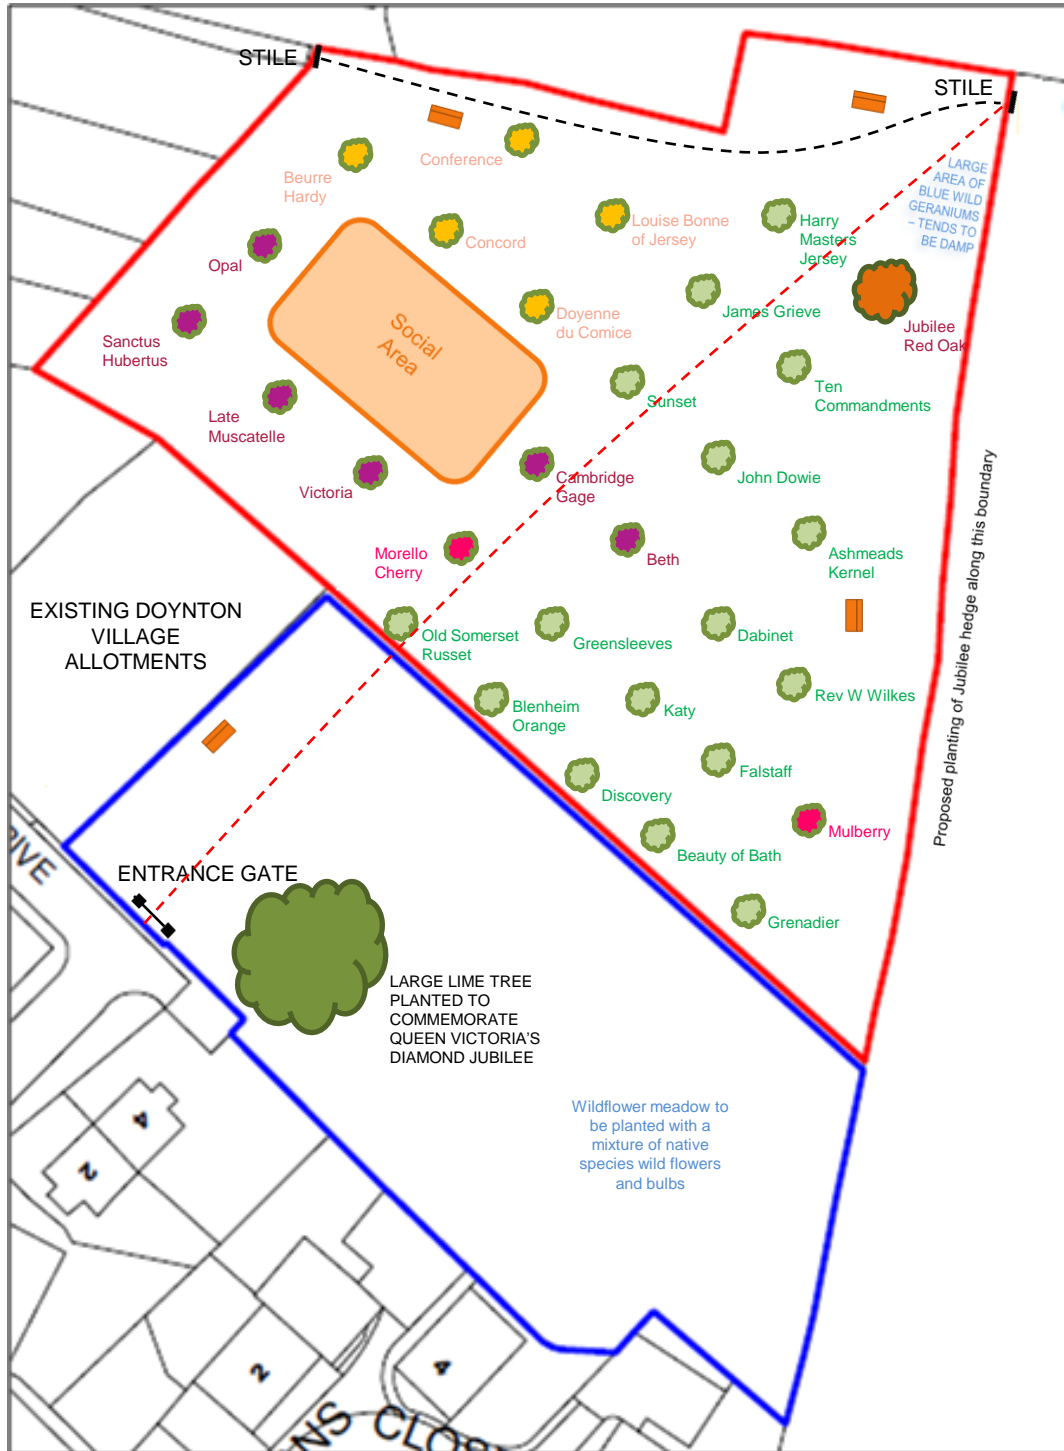

PROPOSED MODIFICATION TO DESIGN OF SUMMERS FIELD ORCHARD AND WILDFLOWER MEADOW

- | | | |
|---------------------|------------------|-------------|
| Orchard | Apple | Social Area |
| Wildflower Meadow | Plum/Greengage | Oak Bench |
| Public Right of Way | Pear | |
| Desire Line | Mulberry/Morello | |
- © C Wakefield-Wylde 2012